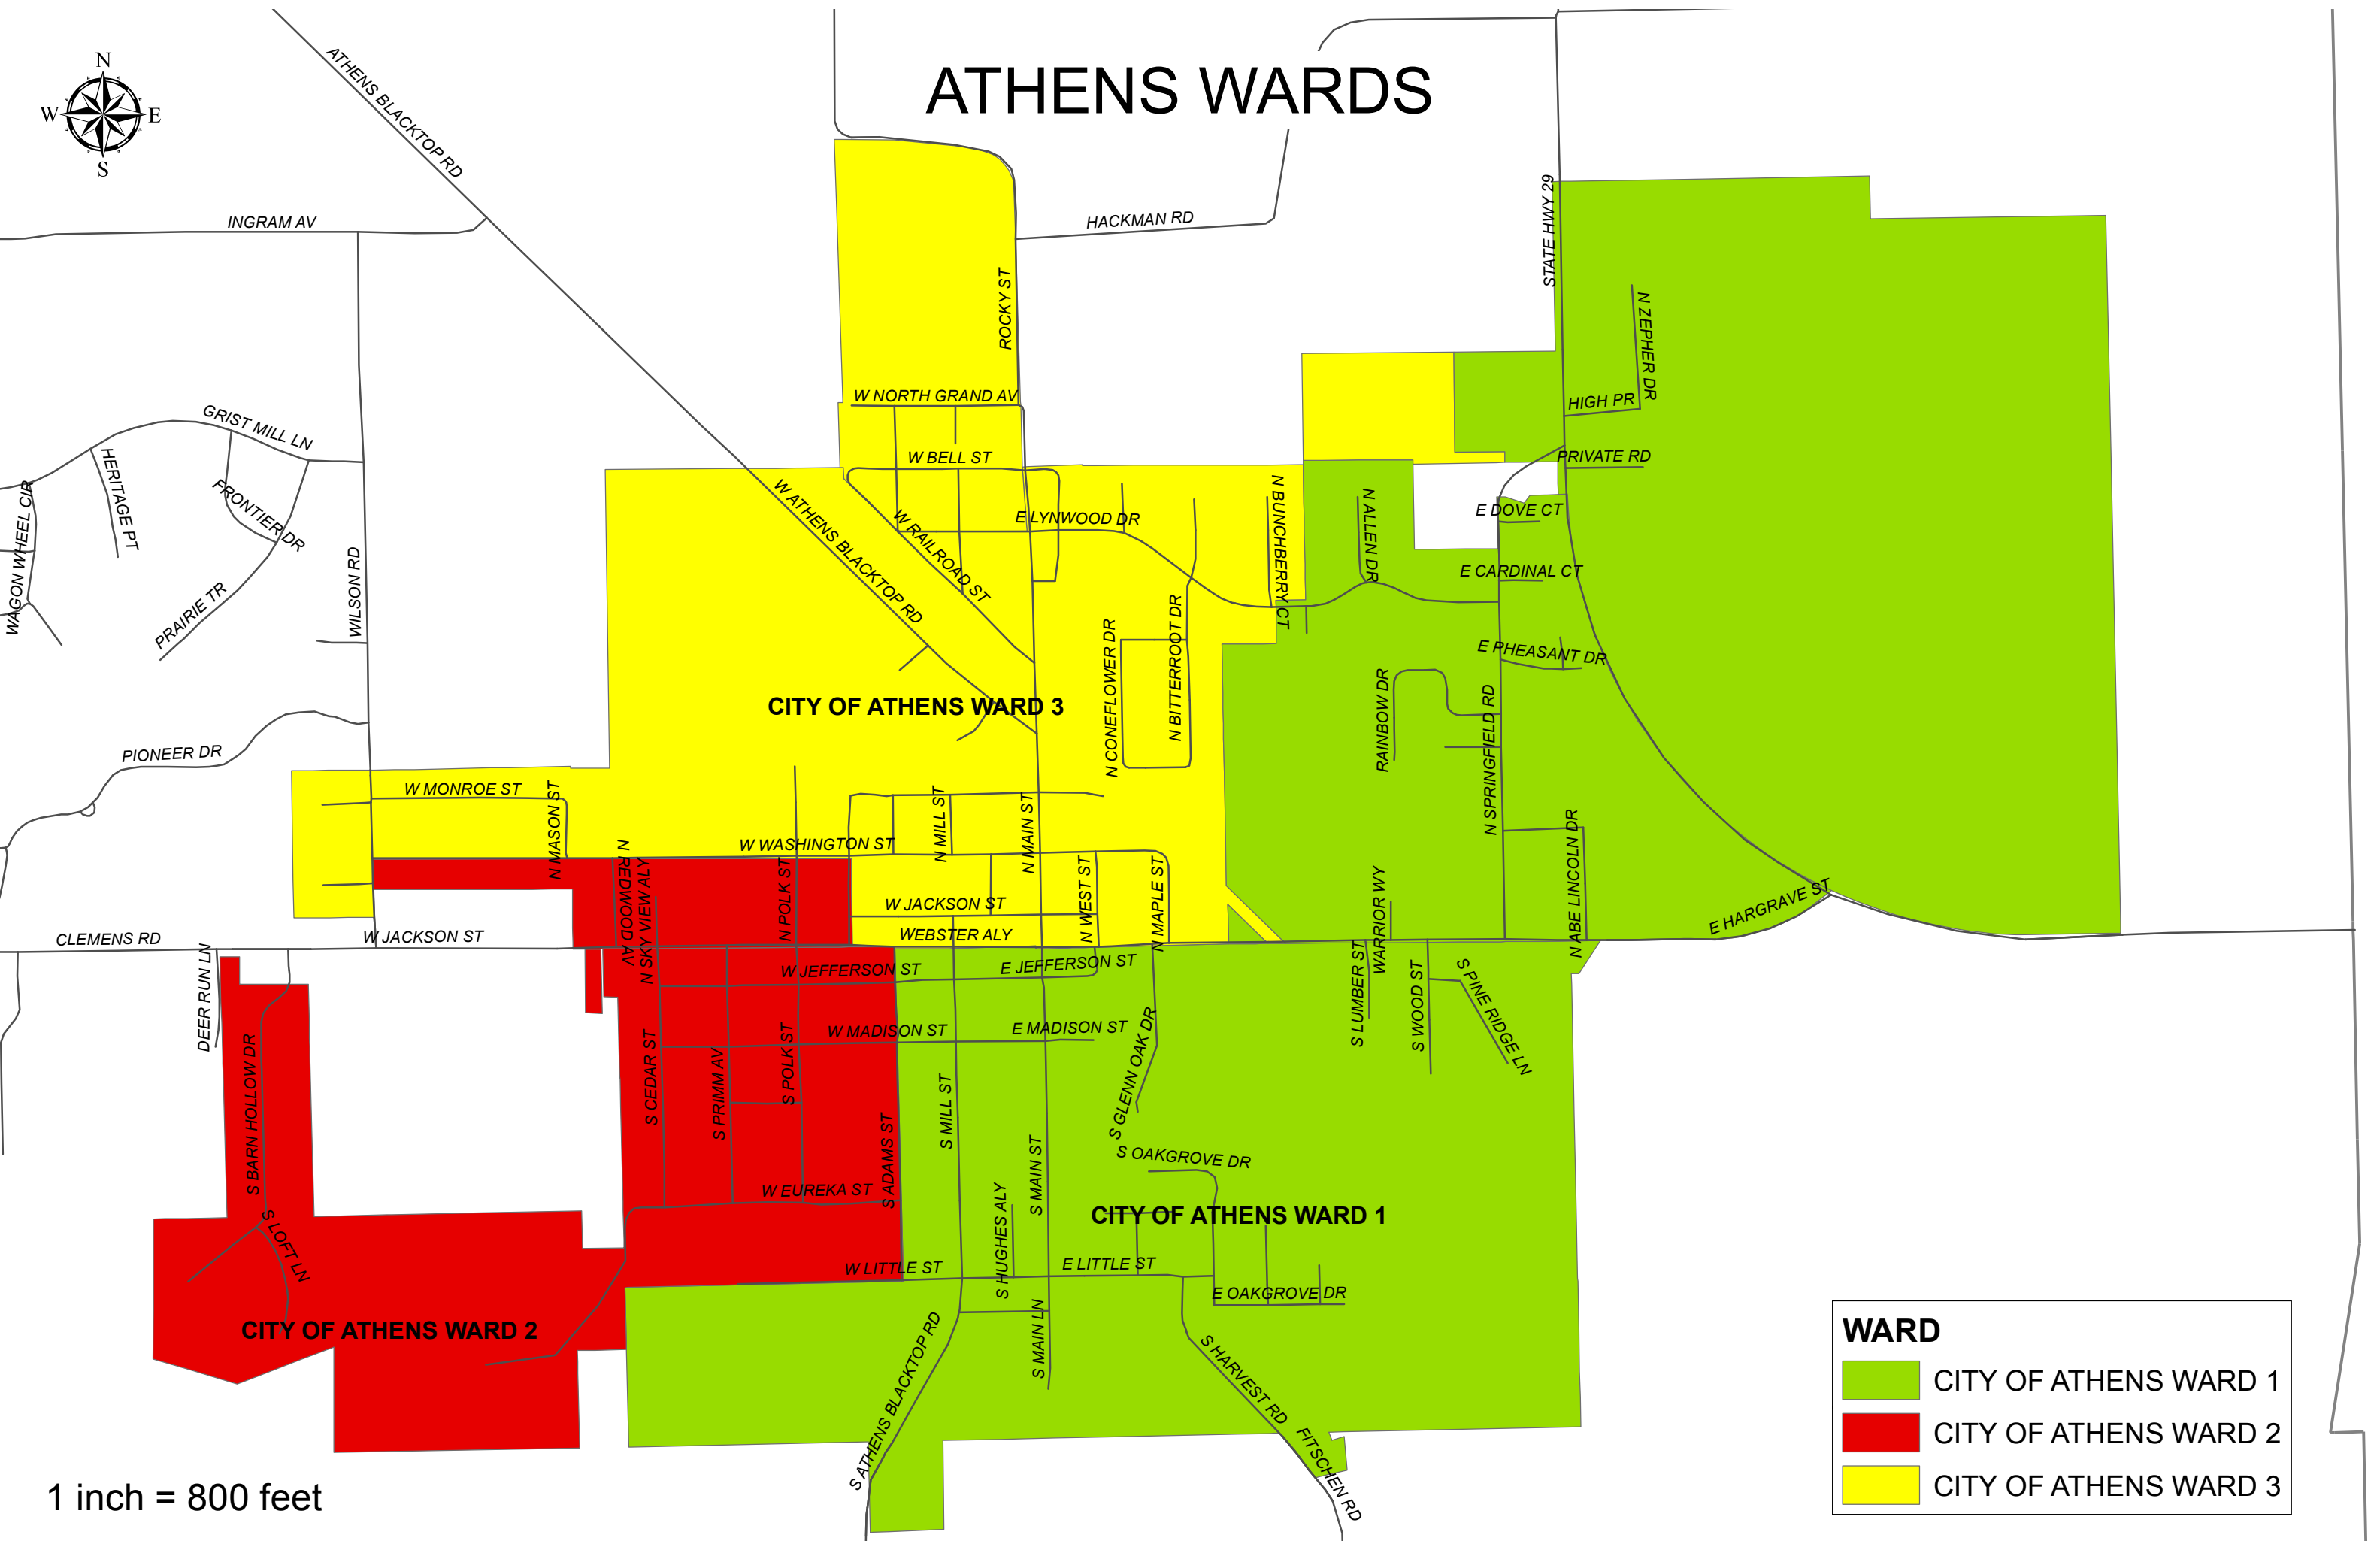

# ATHENS WARDS

WARD	
	CITY OF ATHENS WARD 1
	CITY OF ATHENS WARD 2
	CITY OF ATHENS WARD 3

1 inch = 800 feet