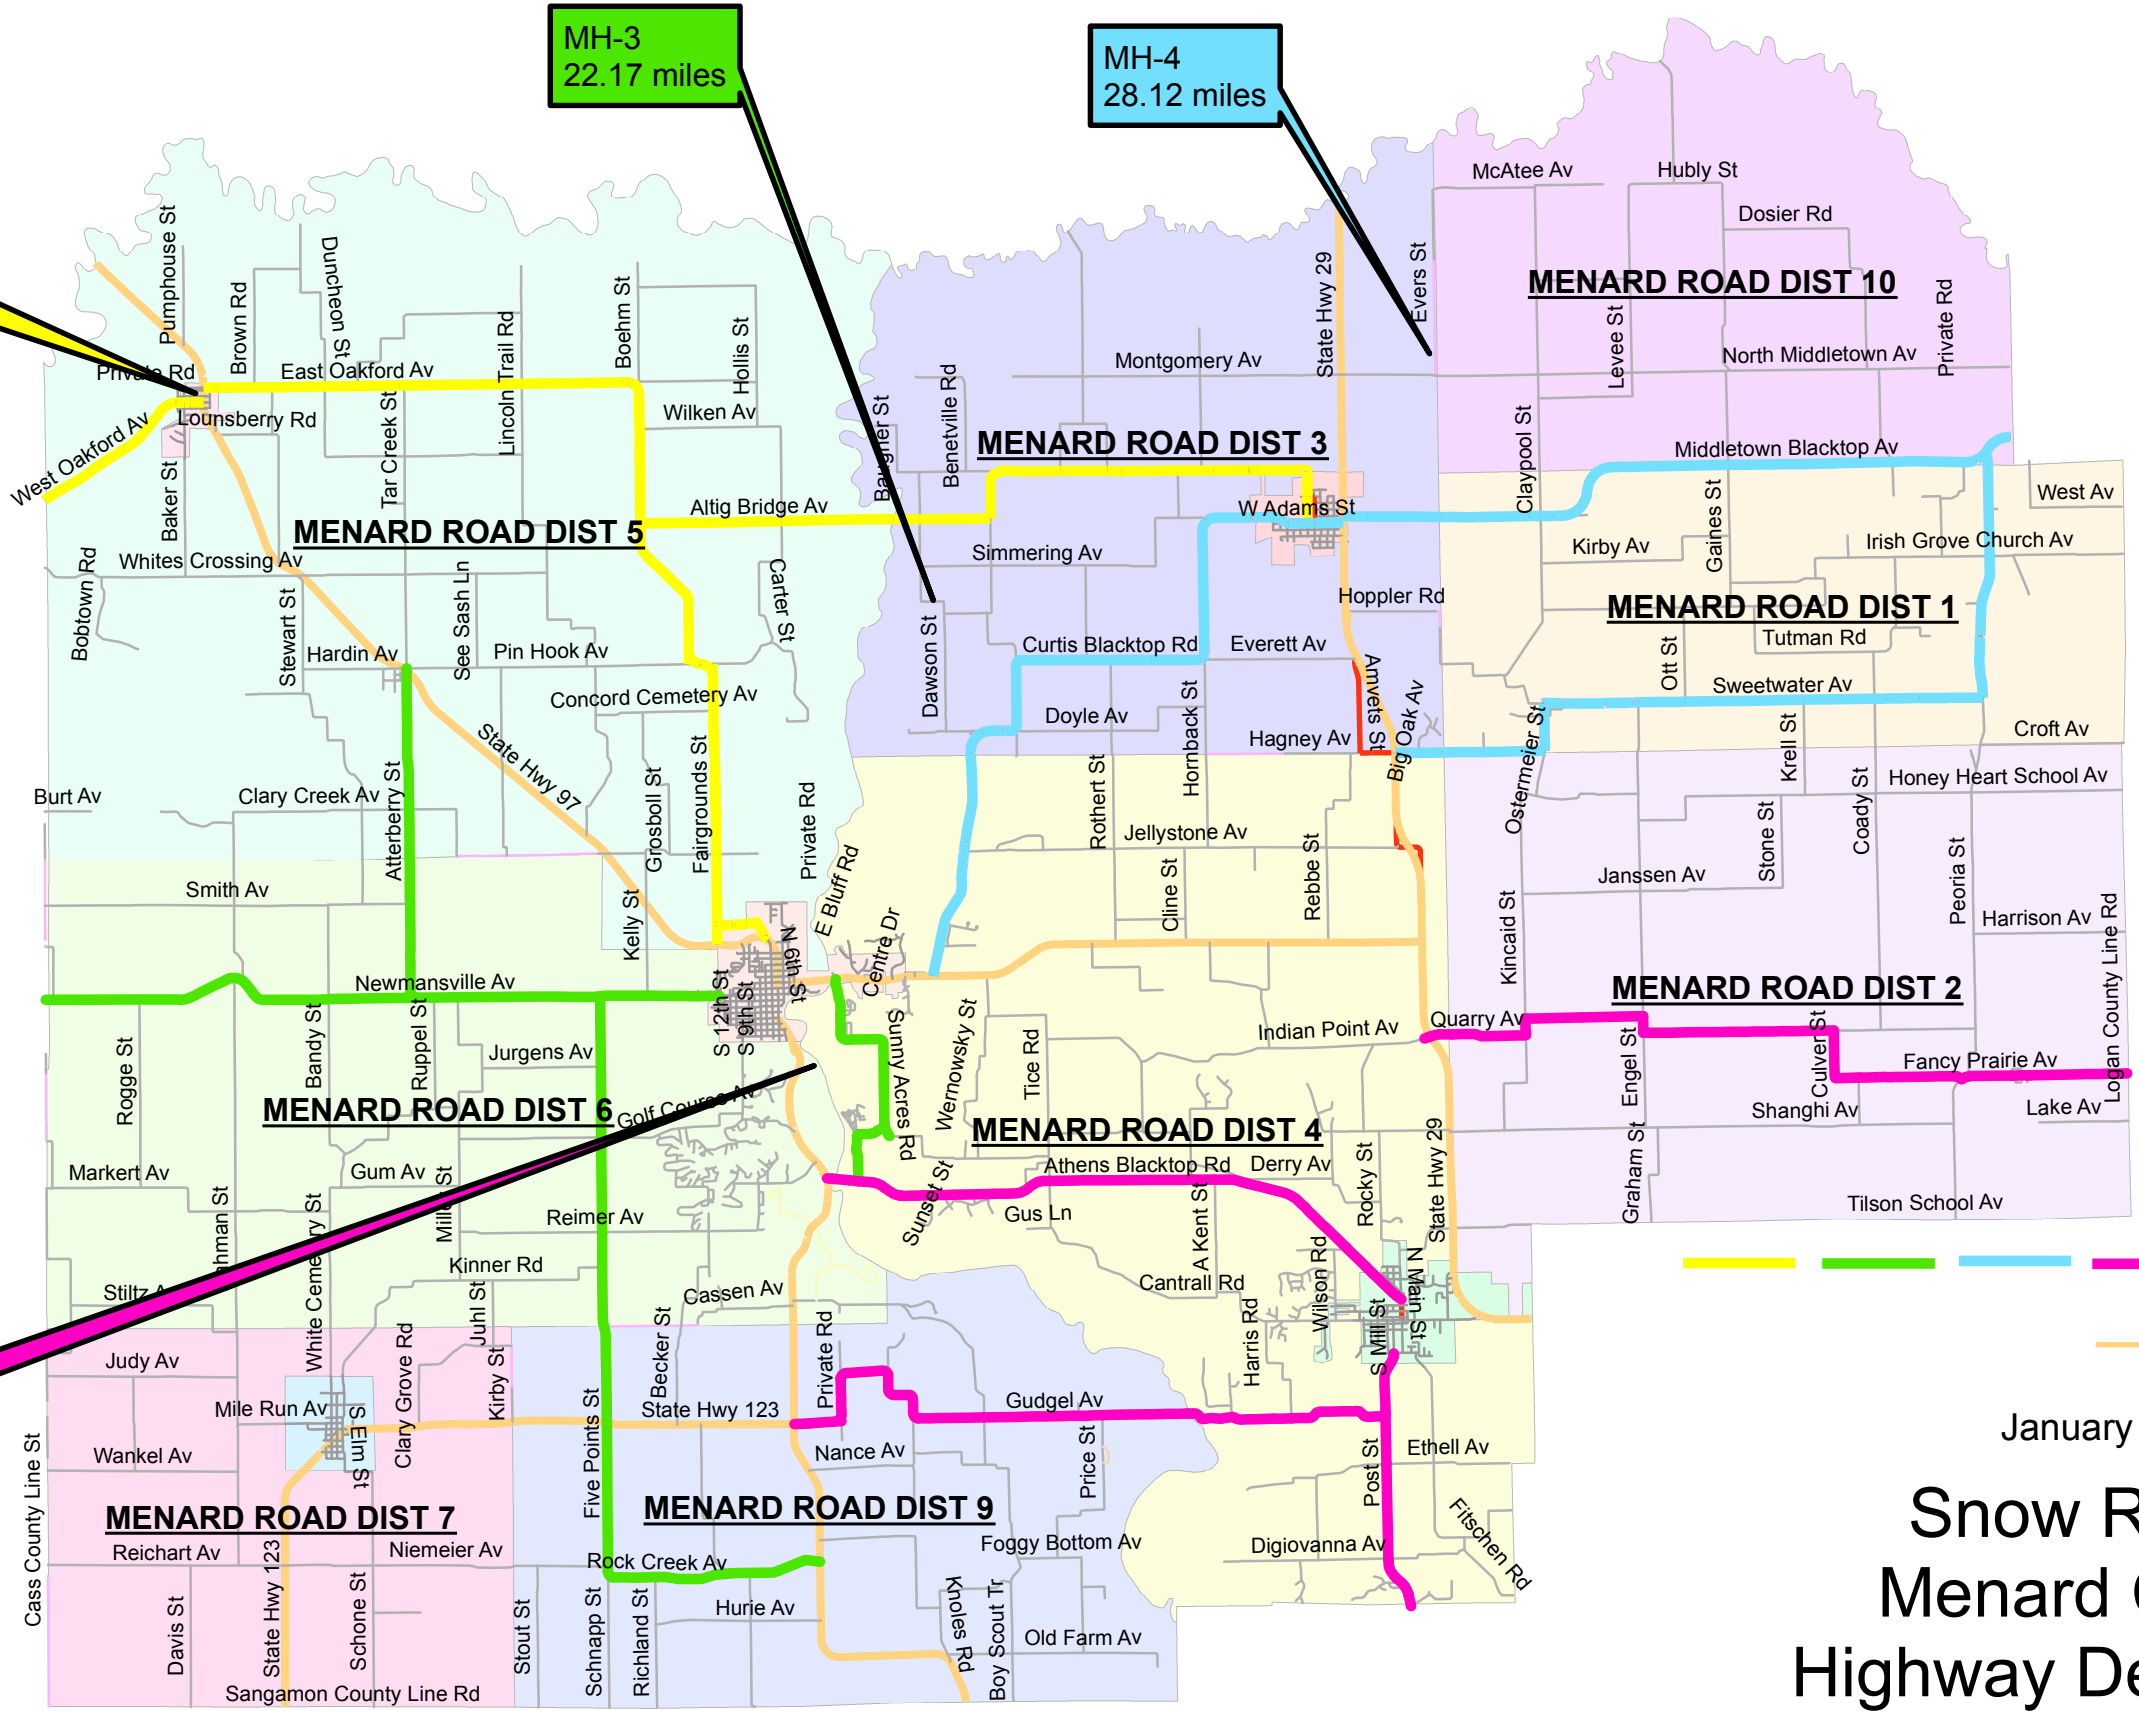

MH-2
20.58 miles

MH-3
22.17 miles

MH-4
28.12 miles

MH-5
24.72 miles

Legend

- County Highway
- State Highway

January 2014

Snow Routes

Menard County

Highway Department