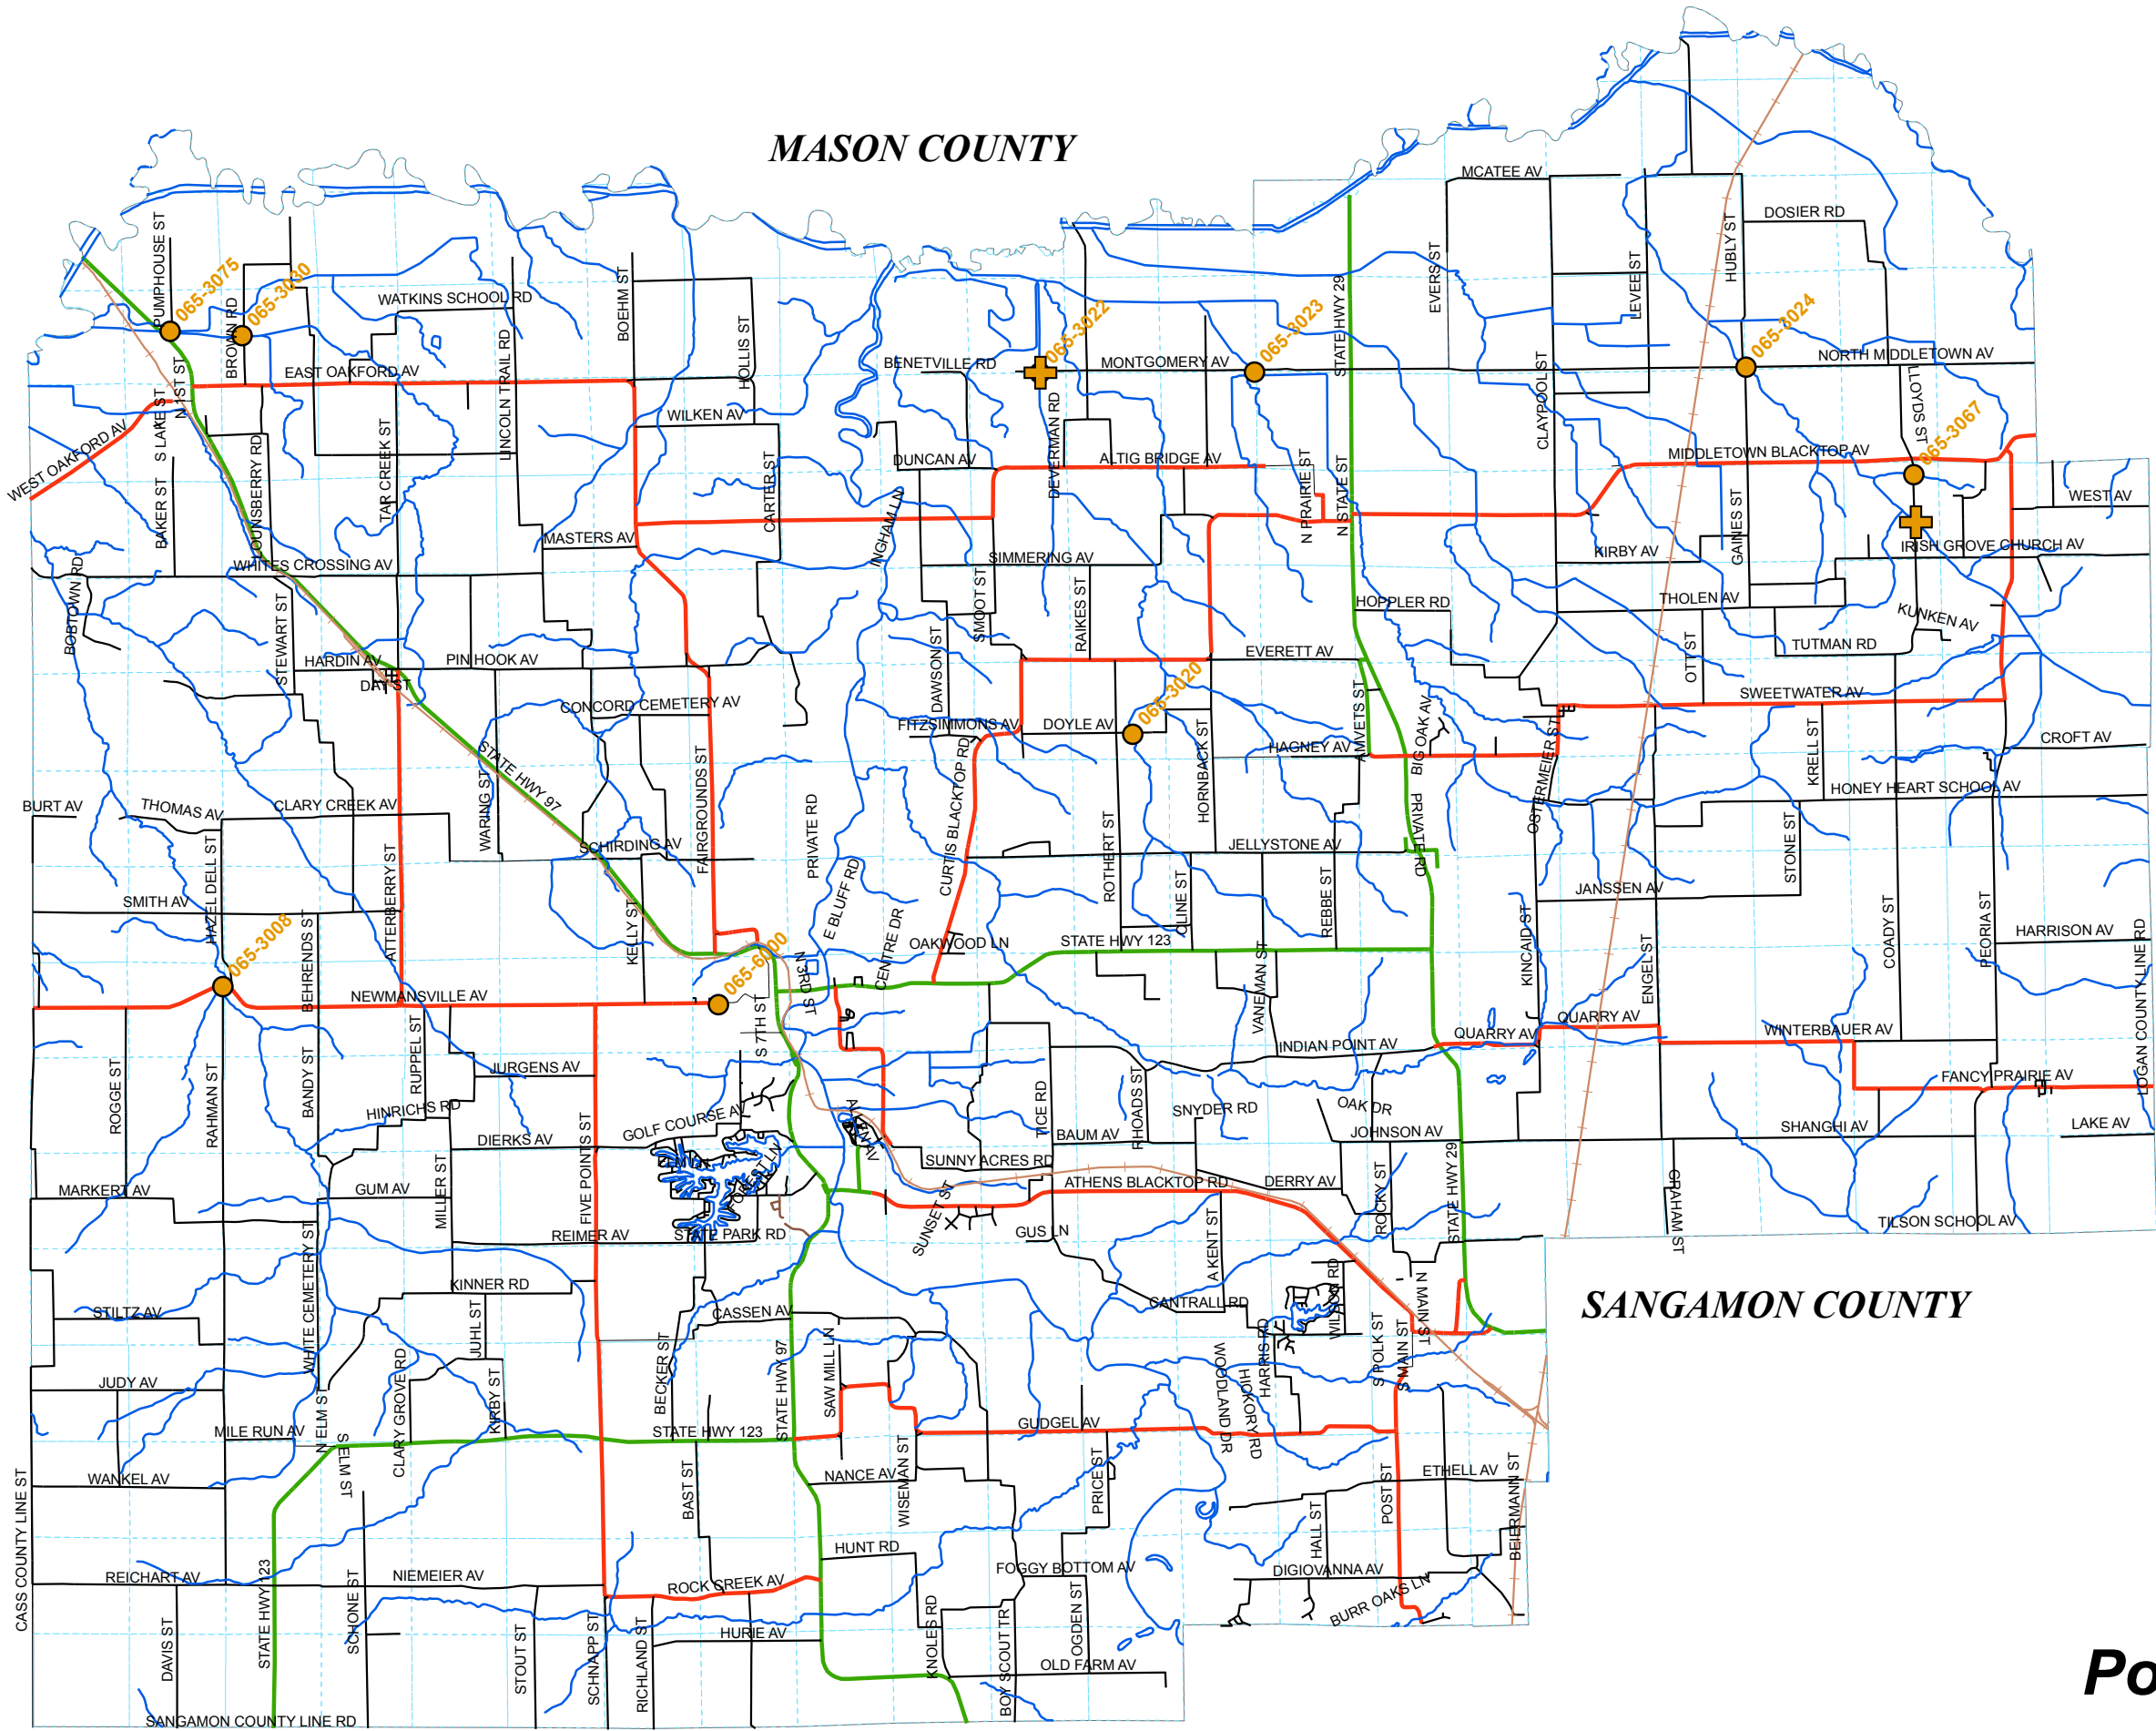

MASON COUNTY

CASS COUNTY

LOGAN COUNTY

Legend

- County Highways
- Road District Roads
- City or Village Streets
- State Highways
- Railroads
- Posted Bridge
- + Closed Bridge

SANGAMON COUNTY

SANGAMON COUNTY

**Menard County
Highway Department**

15620 Chautauqua Road
Petersburg, Illinois 62675
Ph. 217-632-2722

Posted Bridges
Revised November 15, 2019